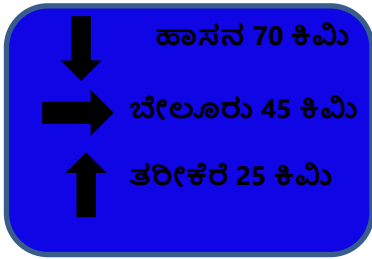

Advance Direction

Direction Sign

Resting Place

Re-Assurance Sign

Telephone Booth

Petrol Pump

Medical Facility

Eating Place

Light Refreshment

Cycle Rickshaw Stand

No Thorough Road

No Thorough Side Road

Park In This Direction

Parking Both Sides

Scooter & Motorcycle Stand

Cycle Stand